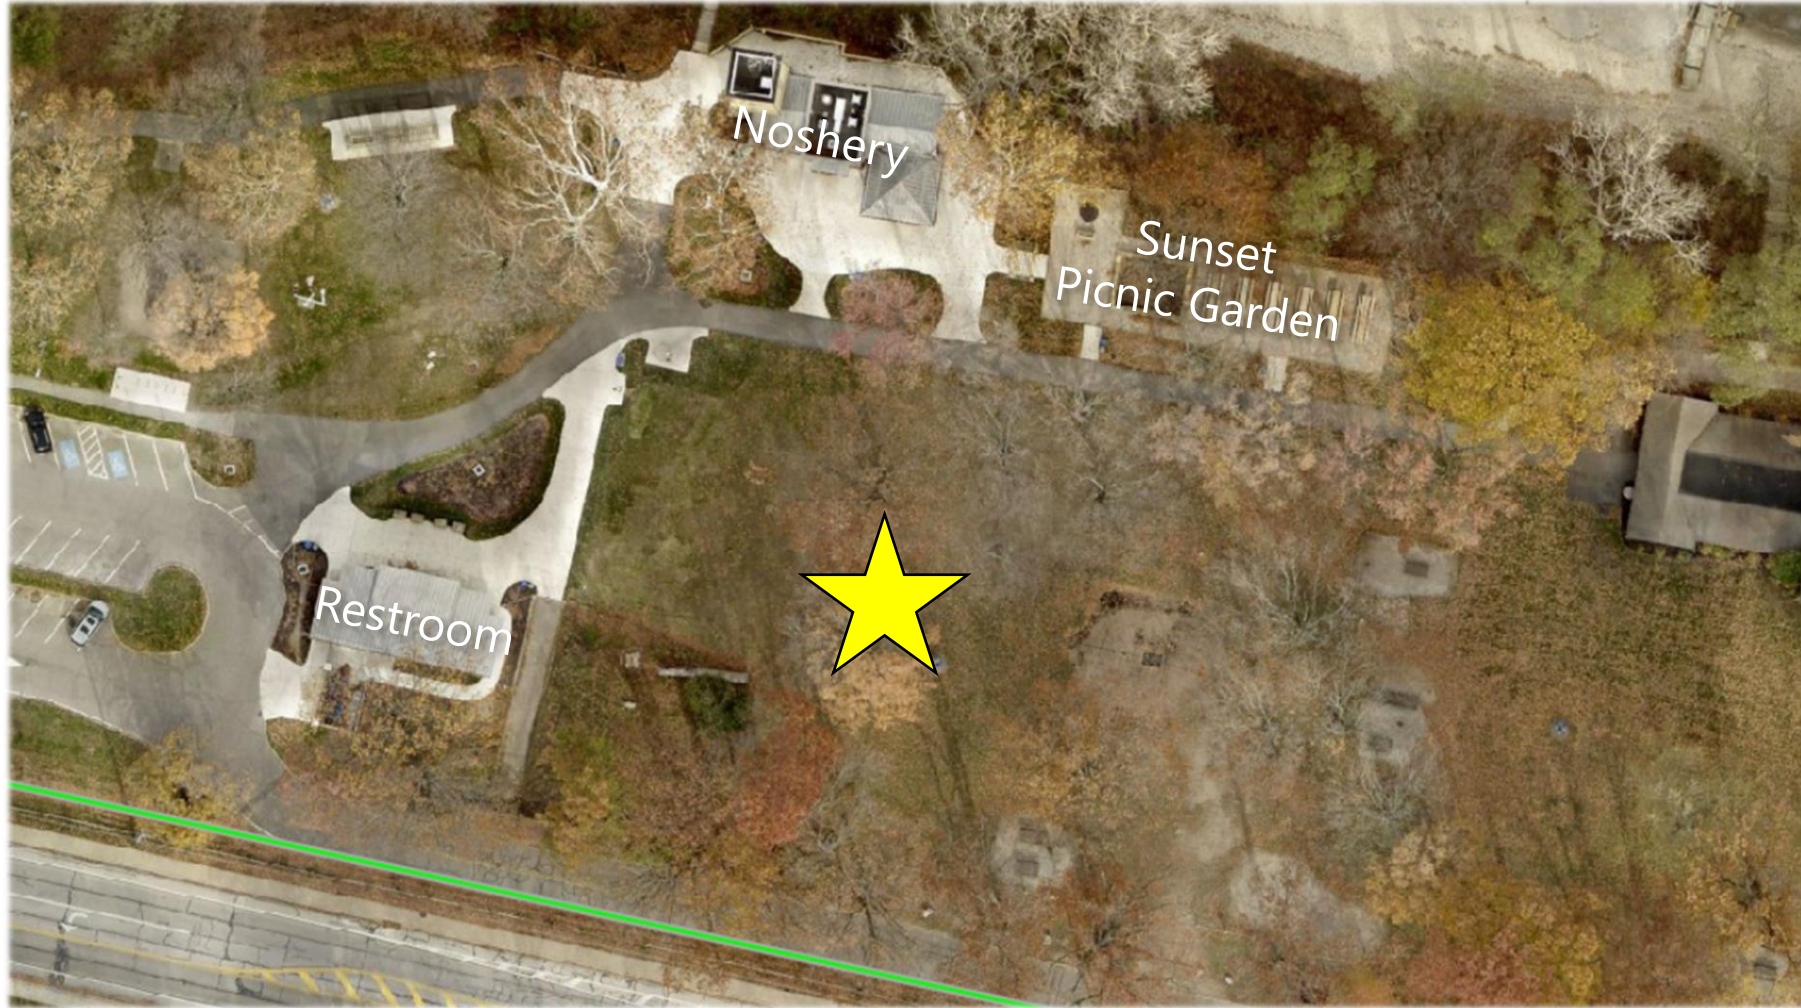

Cleveland Metroparks®

FIND YOUR PATH

Karen's Way Play Space
Huntington Reservation

April 20, 2023

Karen's Way Play Space – Huntington Reservation

Karen's Way Play Space – Huntington Reservation

Location

Karen's Way Play Space – Huntington Reservation

Existing Conditions

Karen's Way Play Space – Huntington Reservation

Project Components

- An accessible concrete walkway through the space that connects the play elements.
- A concrete water play area with handpump(s)
- An accessible embankment slide
- A willow tunnel
- Nature play log tables and chairs
- Stepping logs and (2) spring toys
- A small stage with stepping logs
- Playhouse
- Musical play components
- A four bay swing set for ages 2-5 with age-appropriate swings
- A 2 bay zipline with (1) inclusive seat
- A four bay swing set for ages 5-12 with age-appropriate swings, including one ADA seat.
- (6) additional play components that provide climbing and balancing for ages 5-12.
- A bench made through the Cavus company from a windmill blade.
- Seating will be a combination of large sandstones and a seatwall.

Karen's Way Play Space – Huntington Reservation

Cleveland Metroparks®

FIND YOUR PATH

Karen's Way Play Space
Huntington Reservation

April 20, 2023