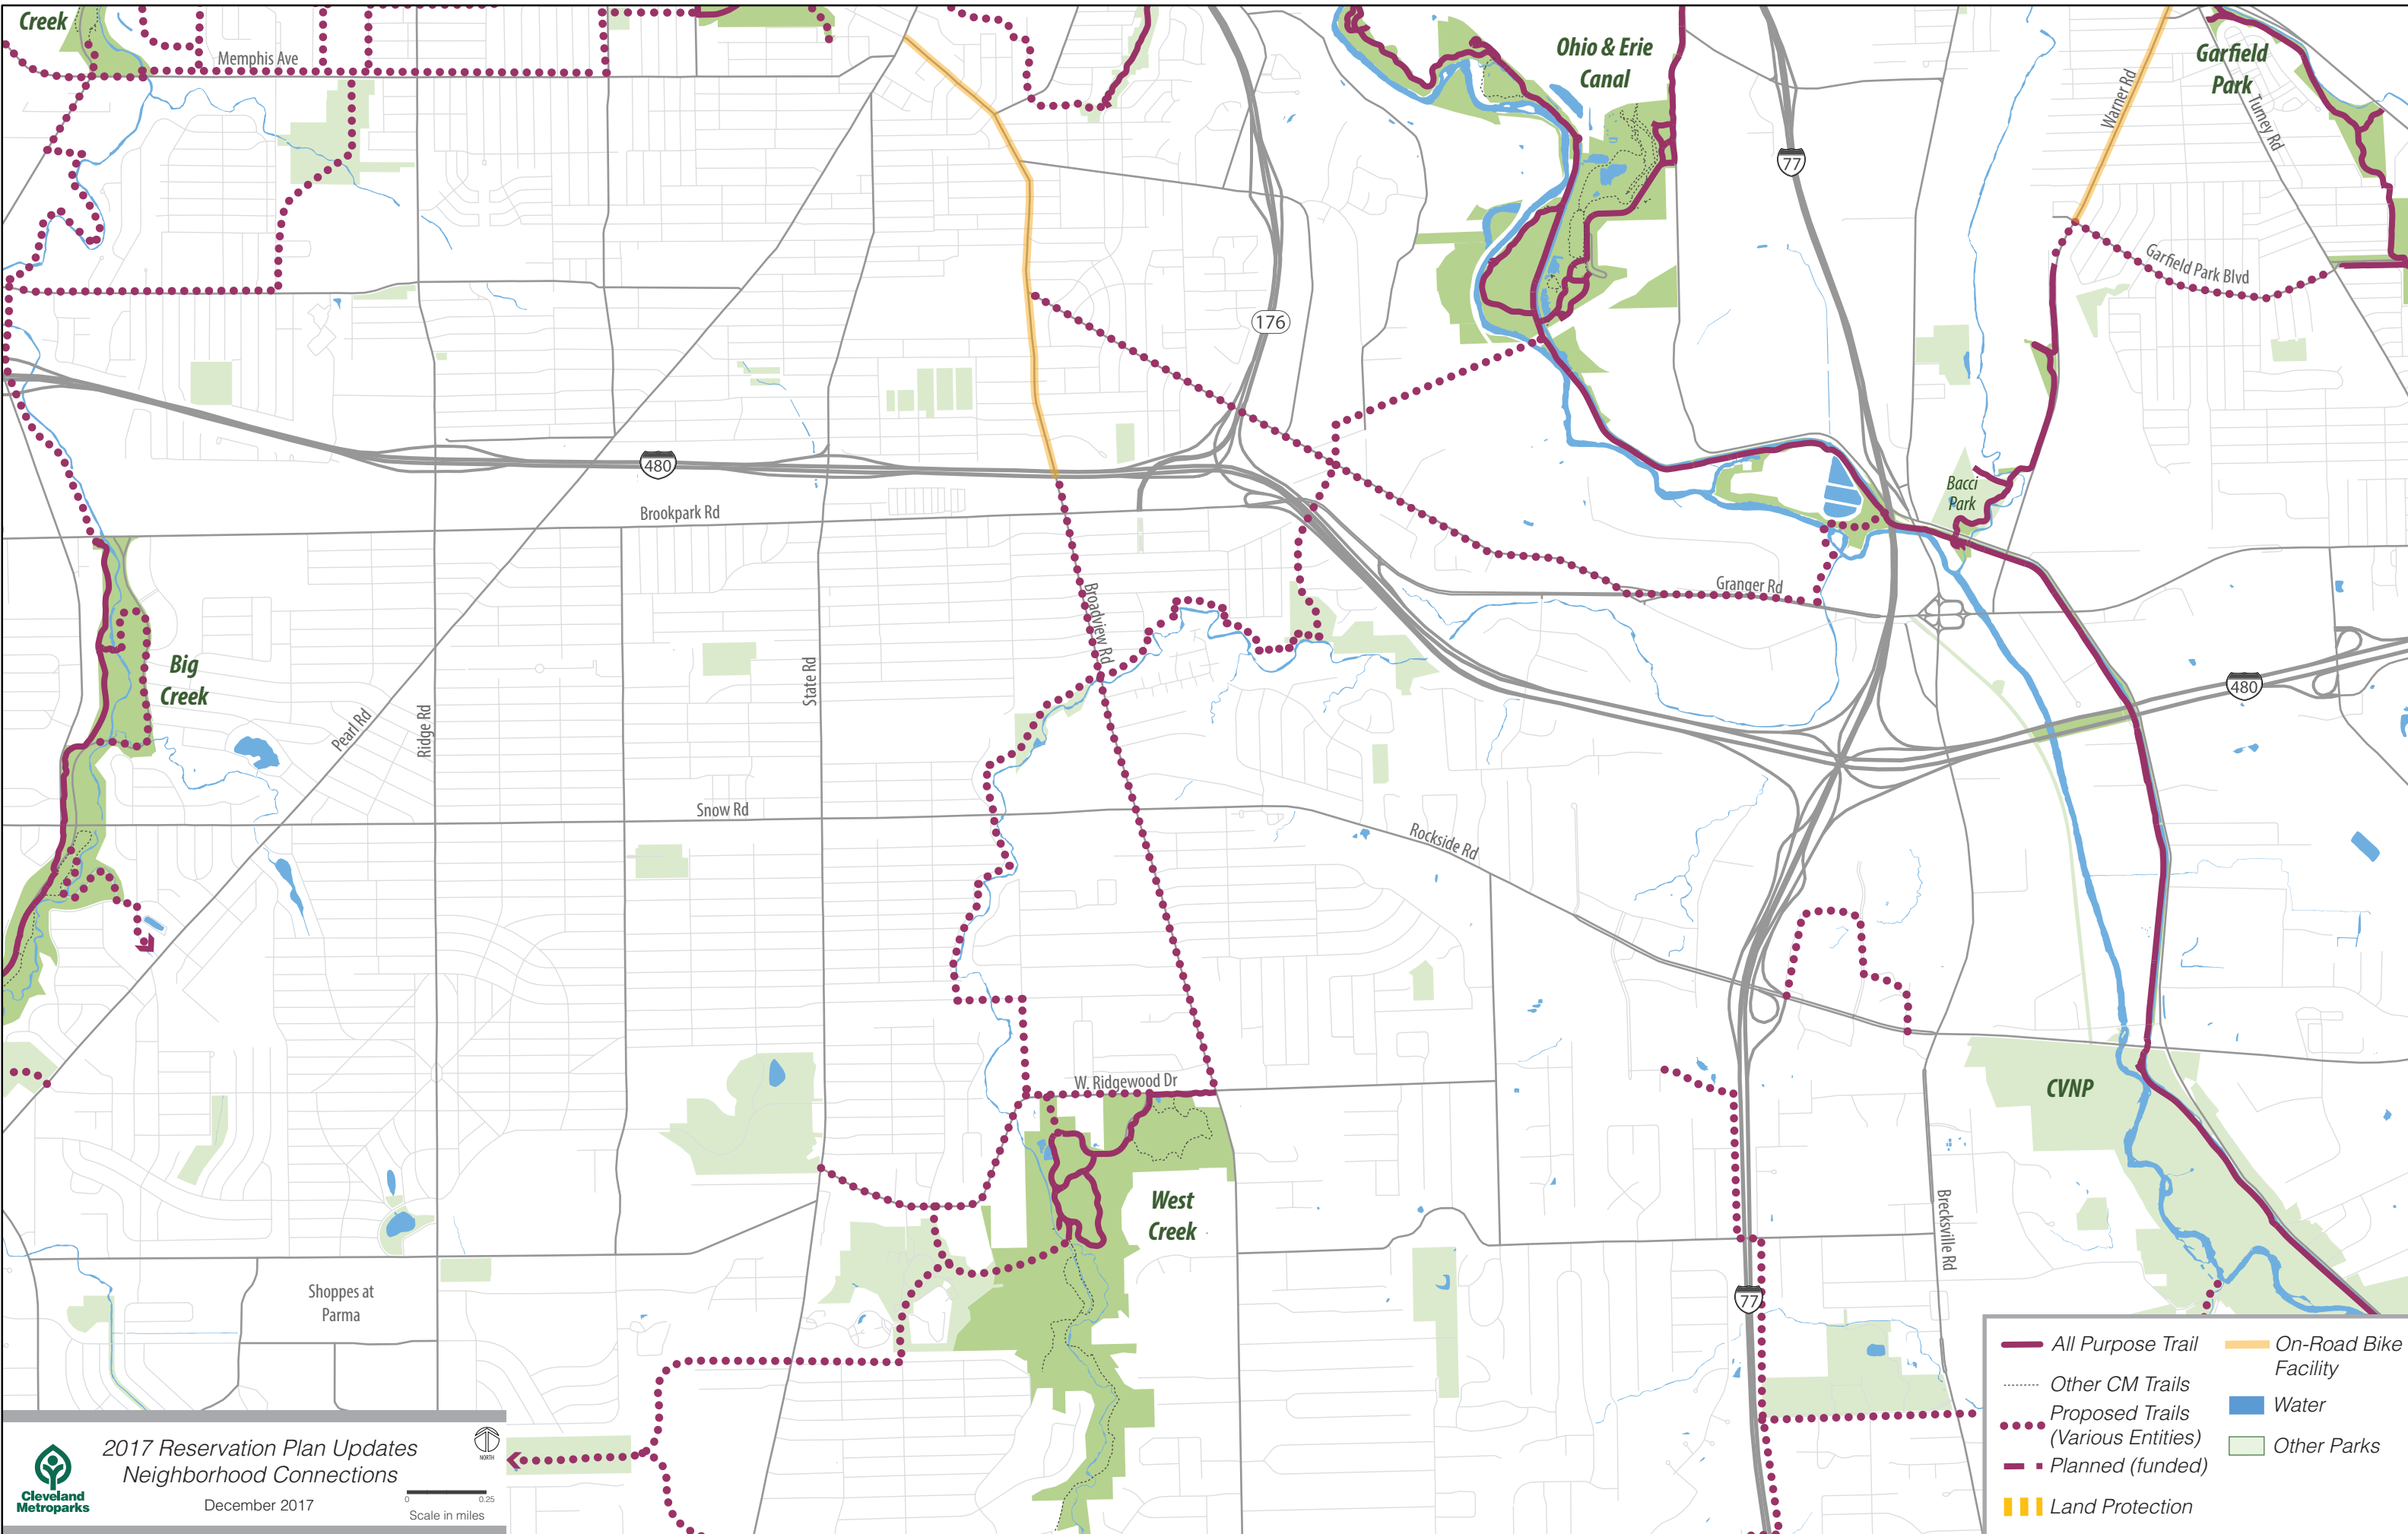

2017 Reservation Plan Updates
Neighborhood Connections

December 2017

Scale in feet
0 0.25

- All Purpose Trail
- Other CM Trails
- Proposed Trails (Various Entities)
- Planned (funded)
- Land Protection
- On-Road Bike Facility
- Water
- Other Parks

2017 Reservation Plan Updates
Neighborhood Connections

December 2017

- All Purpose Trail
- Other CM Trails
- Proposed Trails (Various Entities)
- - - Planned (funded)
- On-Road Bike Facility
- Water
- Other Parks
- Land Protection