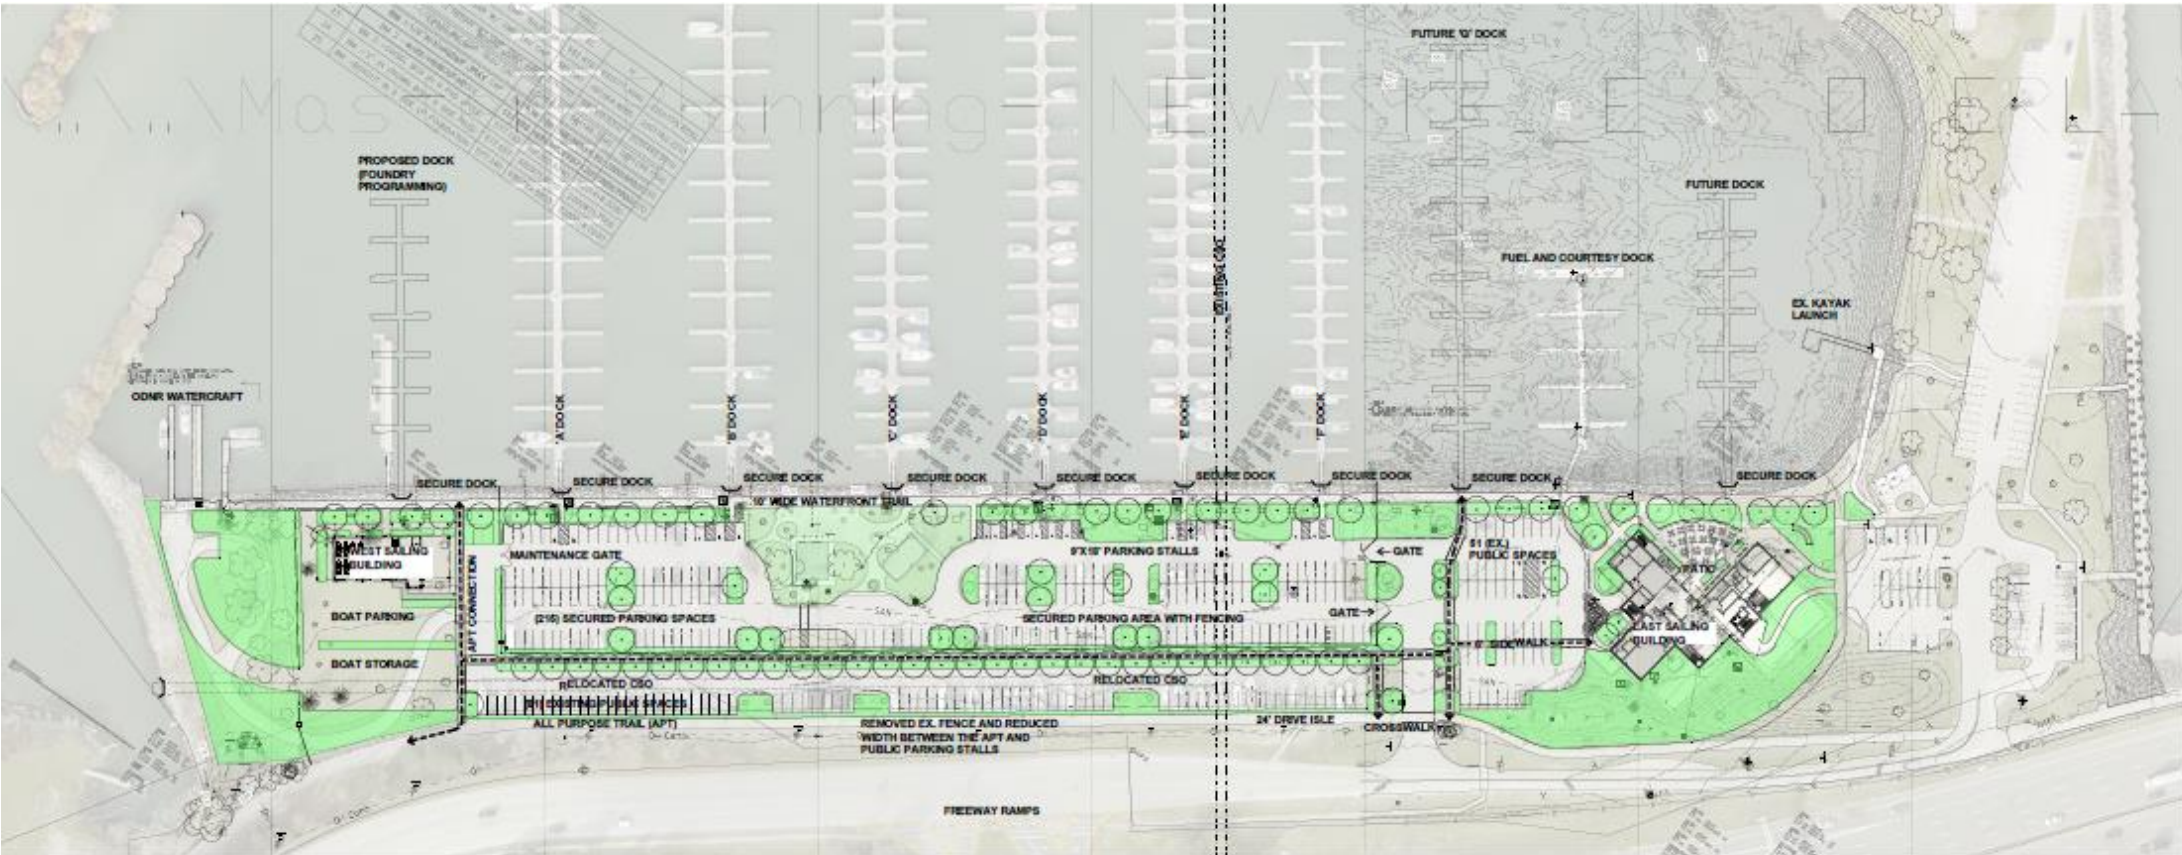

# Patrick S. Parker Community Sailing Center

EAST 55th MARINA - CONCEPT PLAN

12-5-24

PARKING TYPE	TOTAL
EXISTING SECURED/PUBLIC PARKING	497
PROPOSED SECURED SPACES	215
PROPOSED PUBLIC SPACES	132
TOTAL PROPOSED SECURED/PUBLIC SPACES	347
PROPOSED NET REDUCTION OF SPACES	(154)